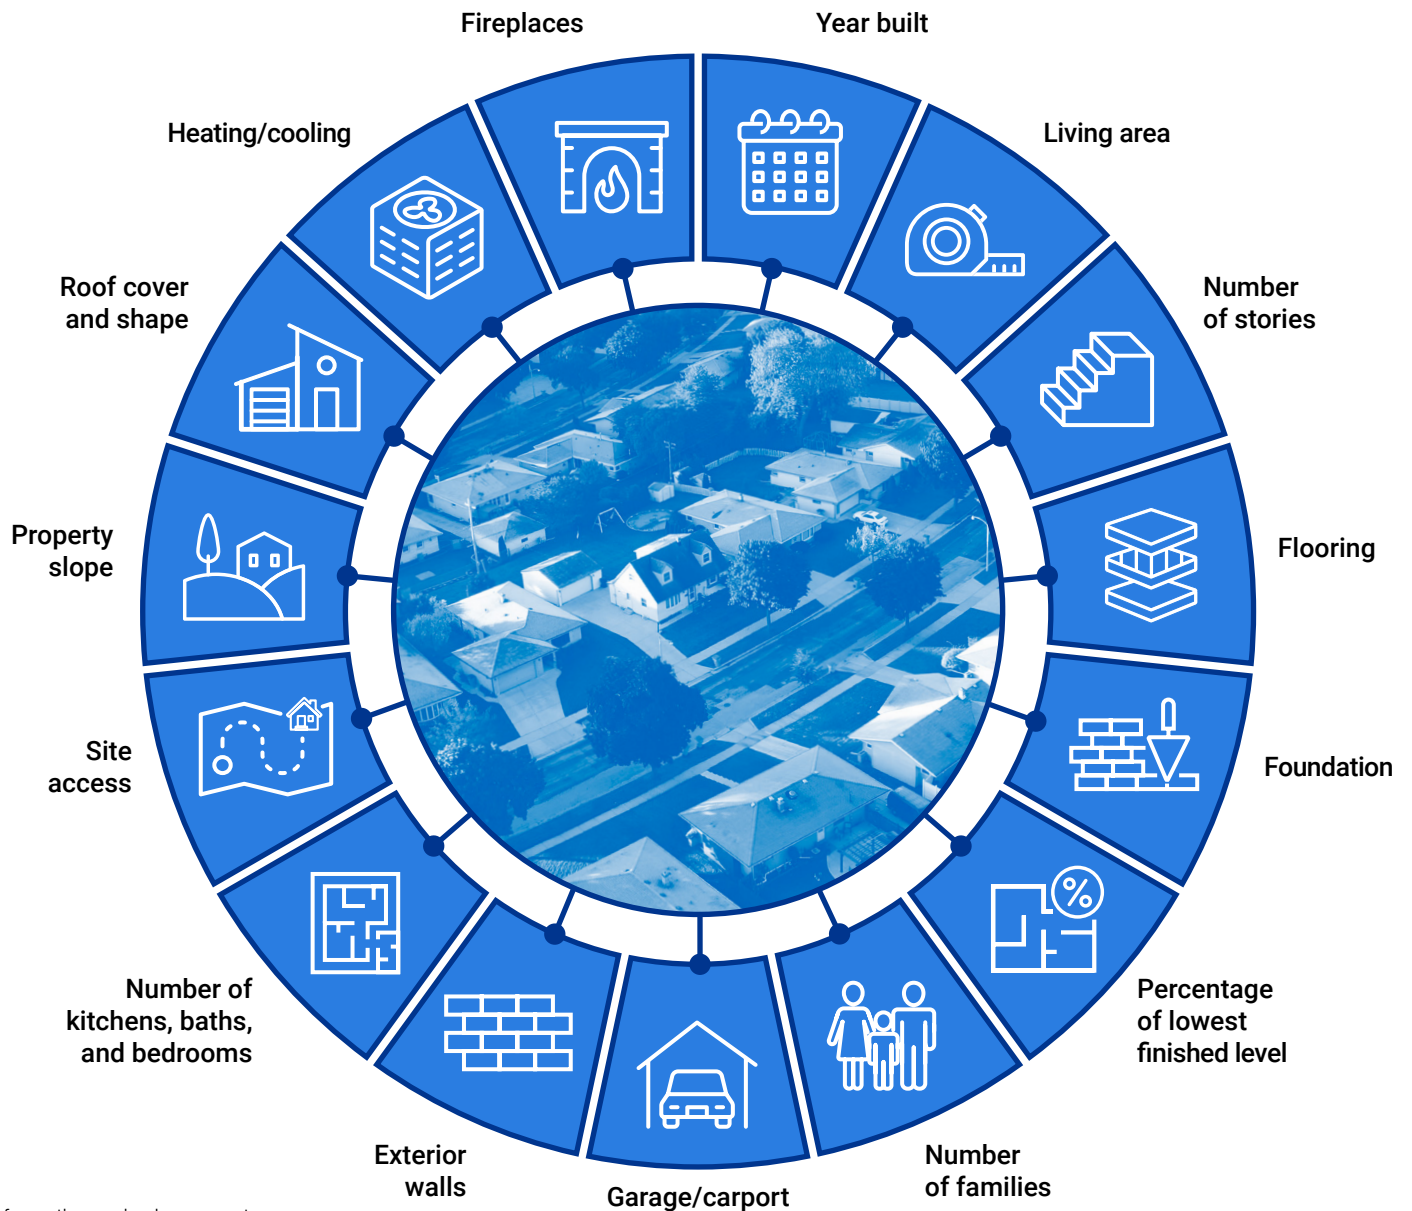

High-Quality, Detailed Residential Property Data

SmartSource® delivers information for more than 124 million residential properties, including up to 68 characteristics, plus confidence scores.*

*Information varies by property.
Additional data points available.