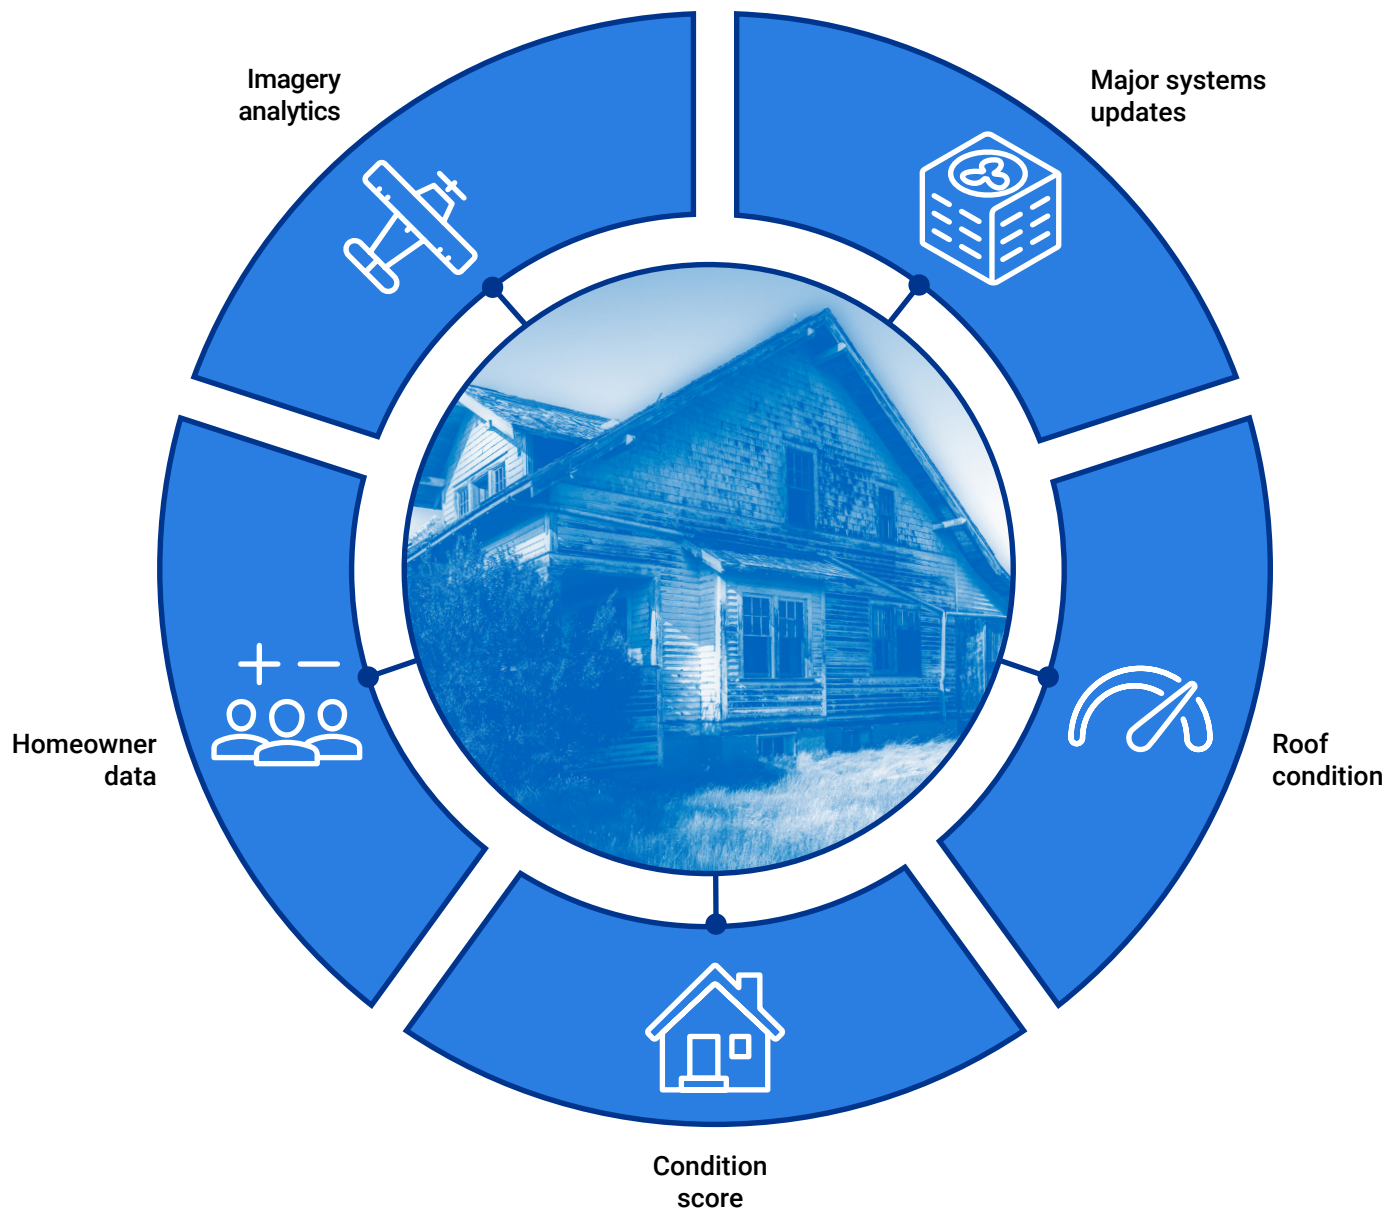

Assess property condition

Use an ecosystem of data, imagery, and powerful analytics to assess age, upkeep, and hidden damage affecting the roof, major systems, and property features.

For more information: [+1.800.888.4476](tel:+18008884476) / info@verisk.com / verisk.com/conditionsolutionspl