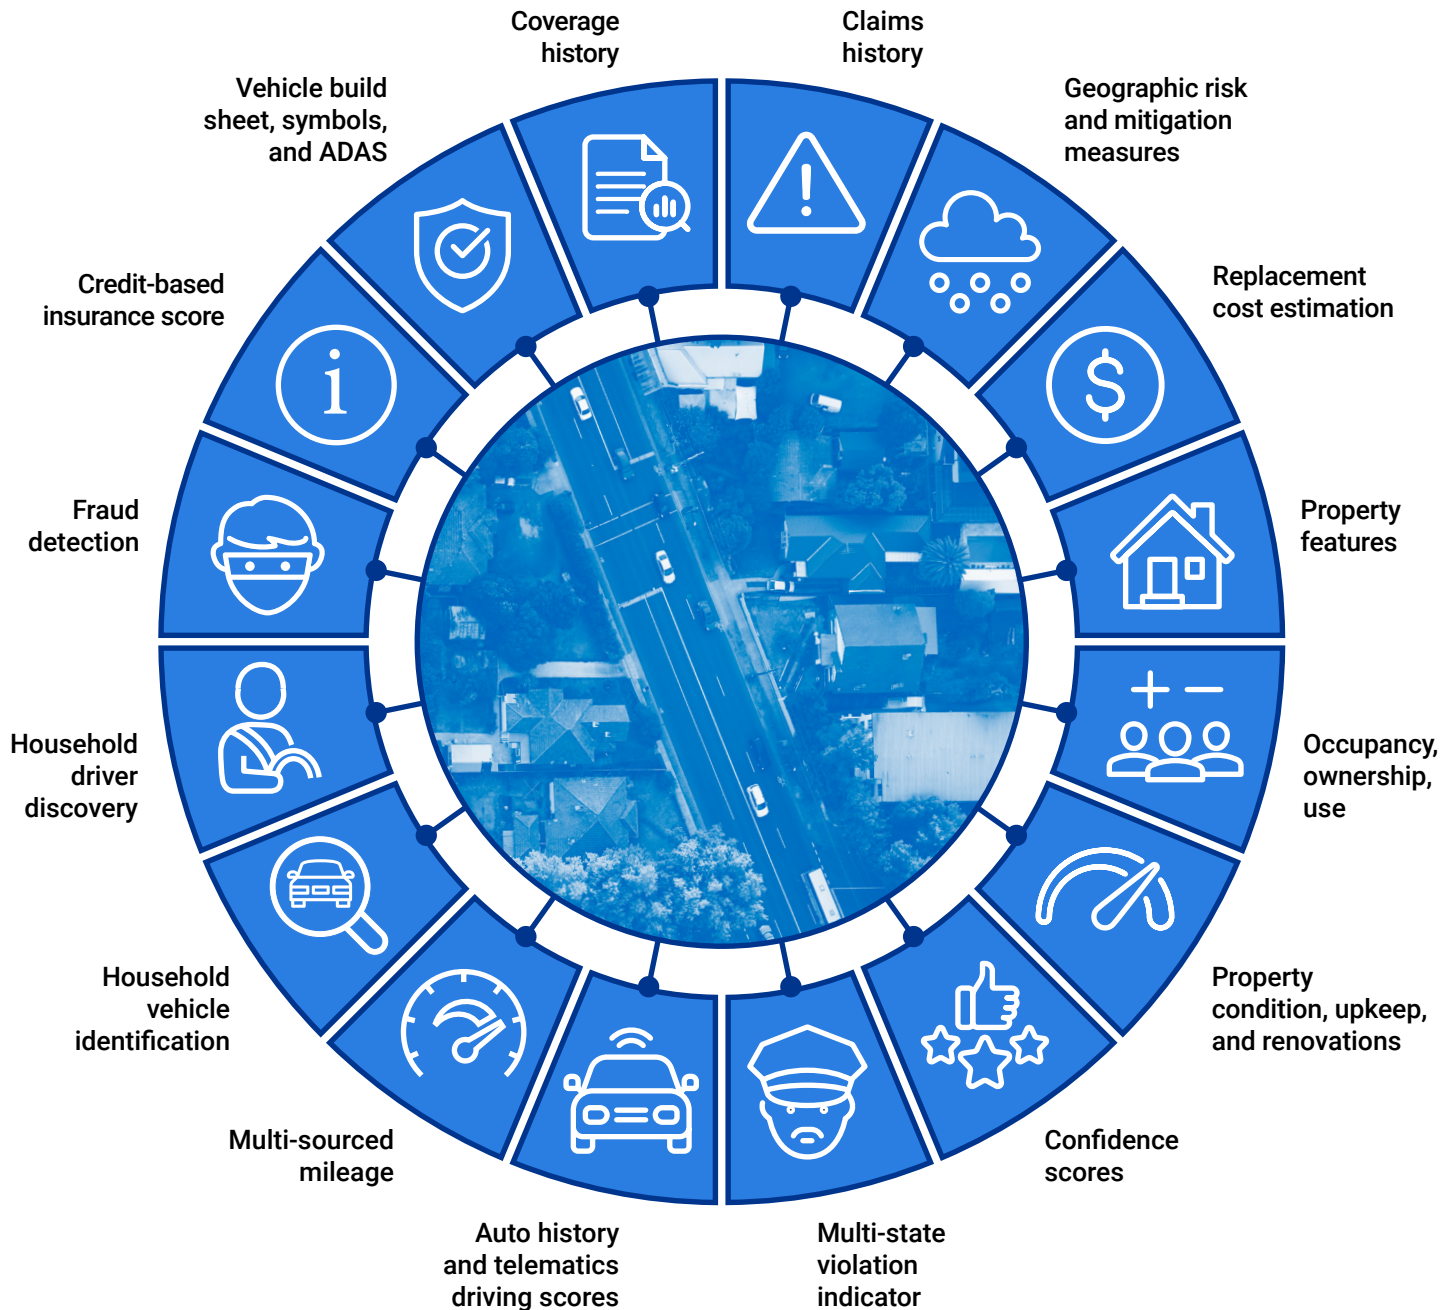

In-depth household views of risk

Leverage advanced analytics to unlock transformation in personal lines quoting.

For more information: [+1.800.888.4476](tel:+18008884476) / info@verisk.com / verisk.com/lightspeedpl