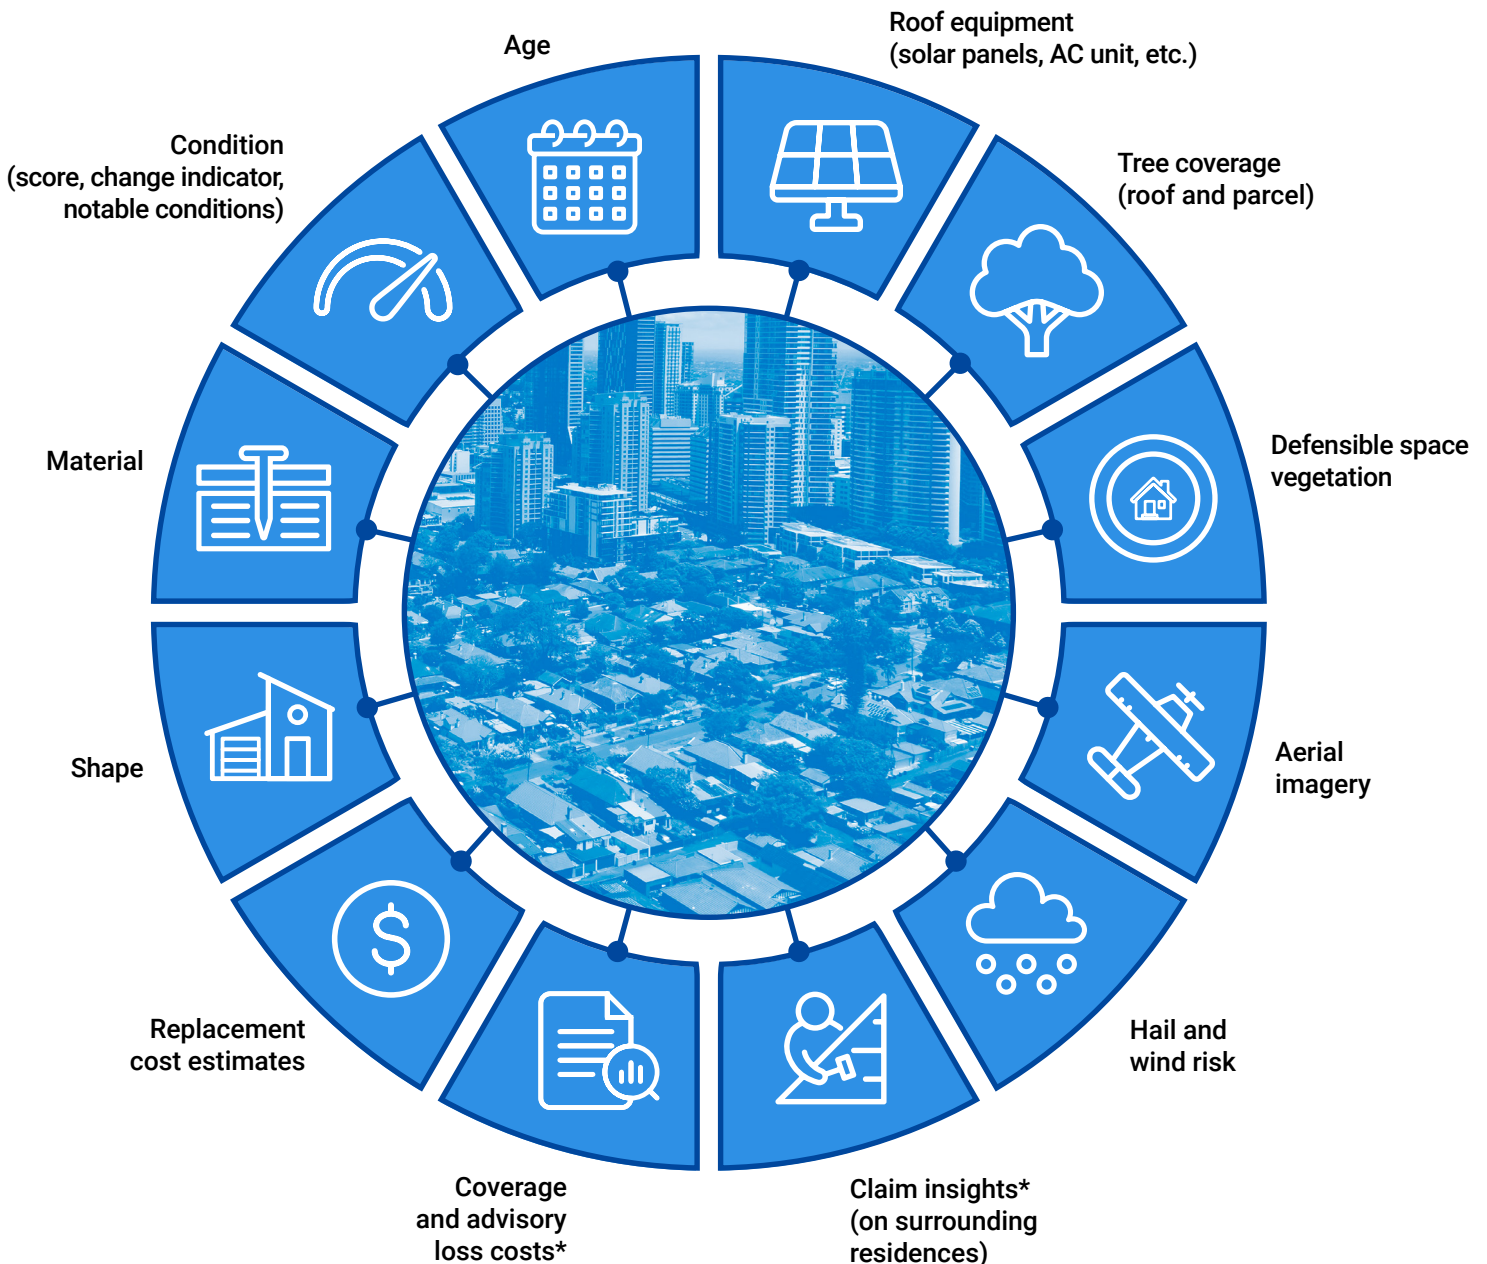

Know your true roof exposure

Combining artificial intelligence and machine learning with leading data and analytics, Verisk provides key roof information for every property you insure.

*Personal lines only